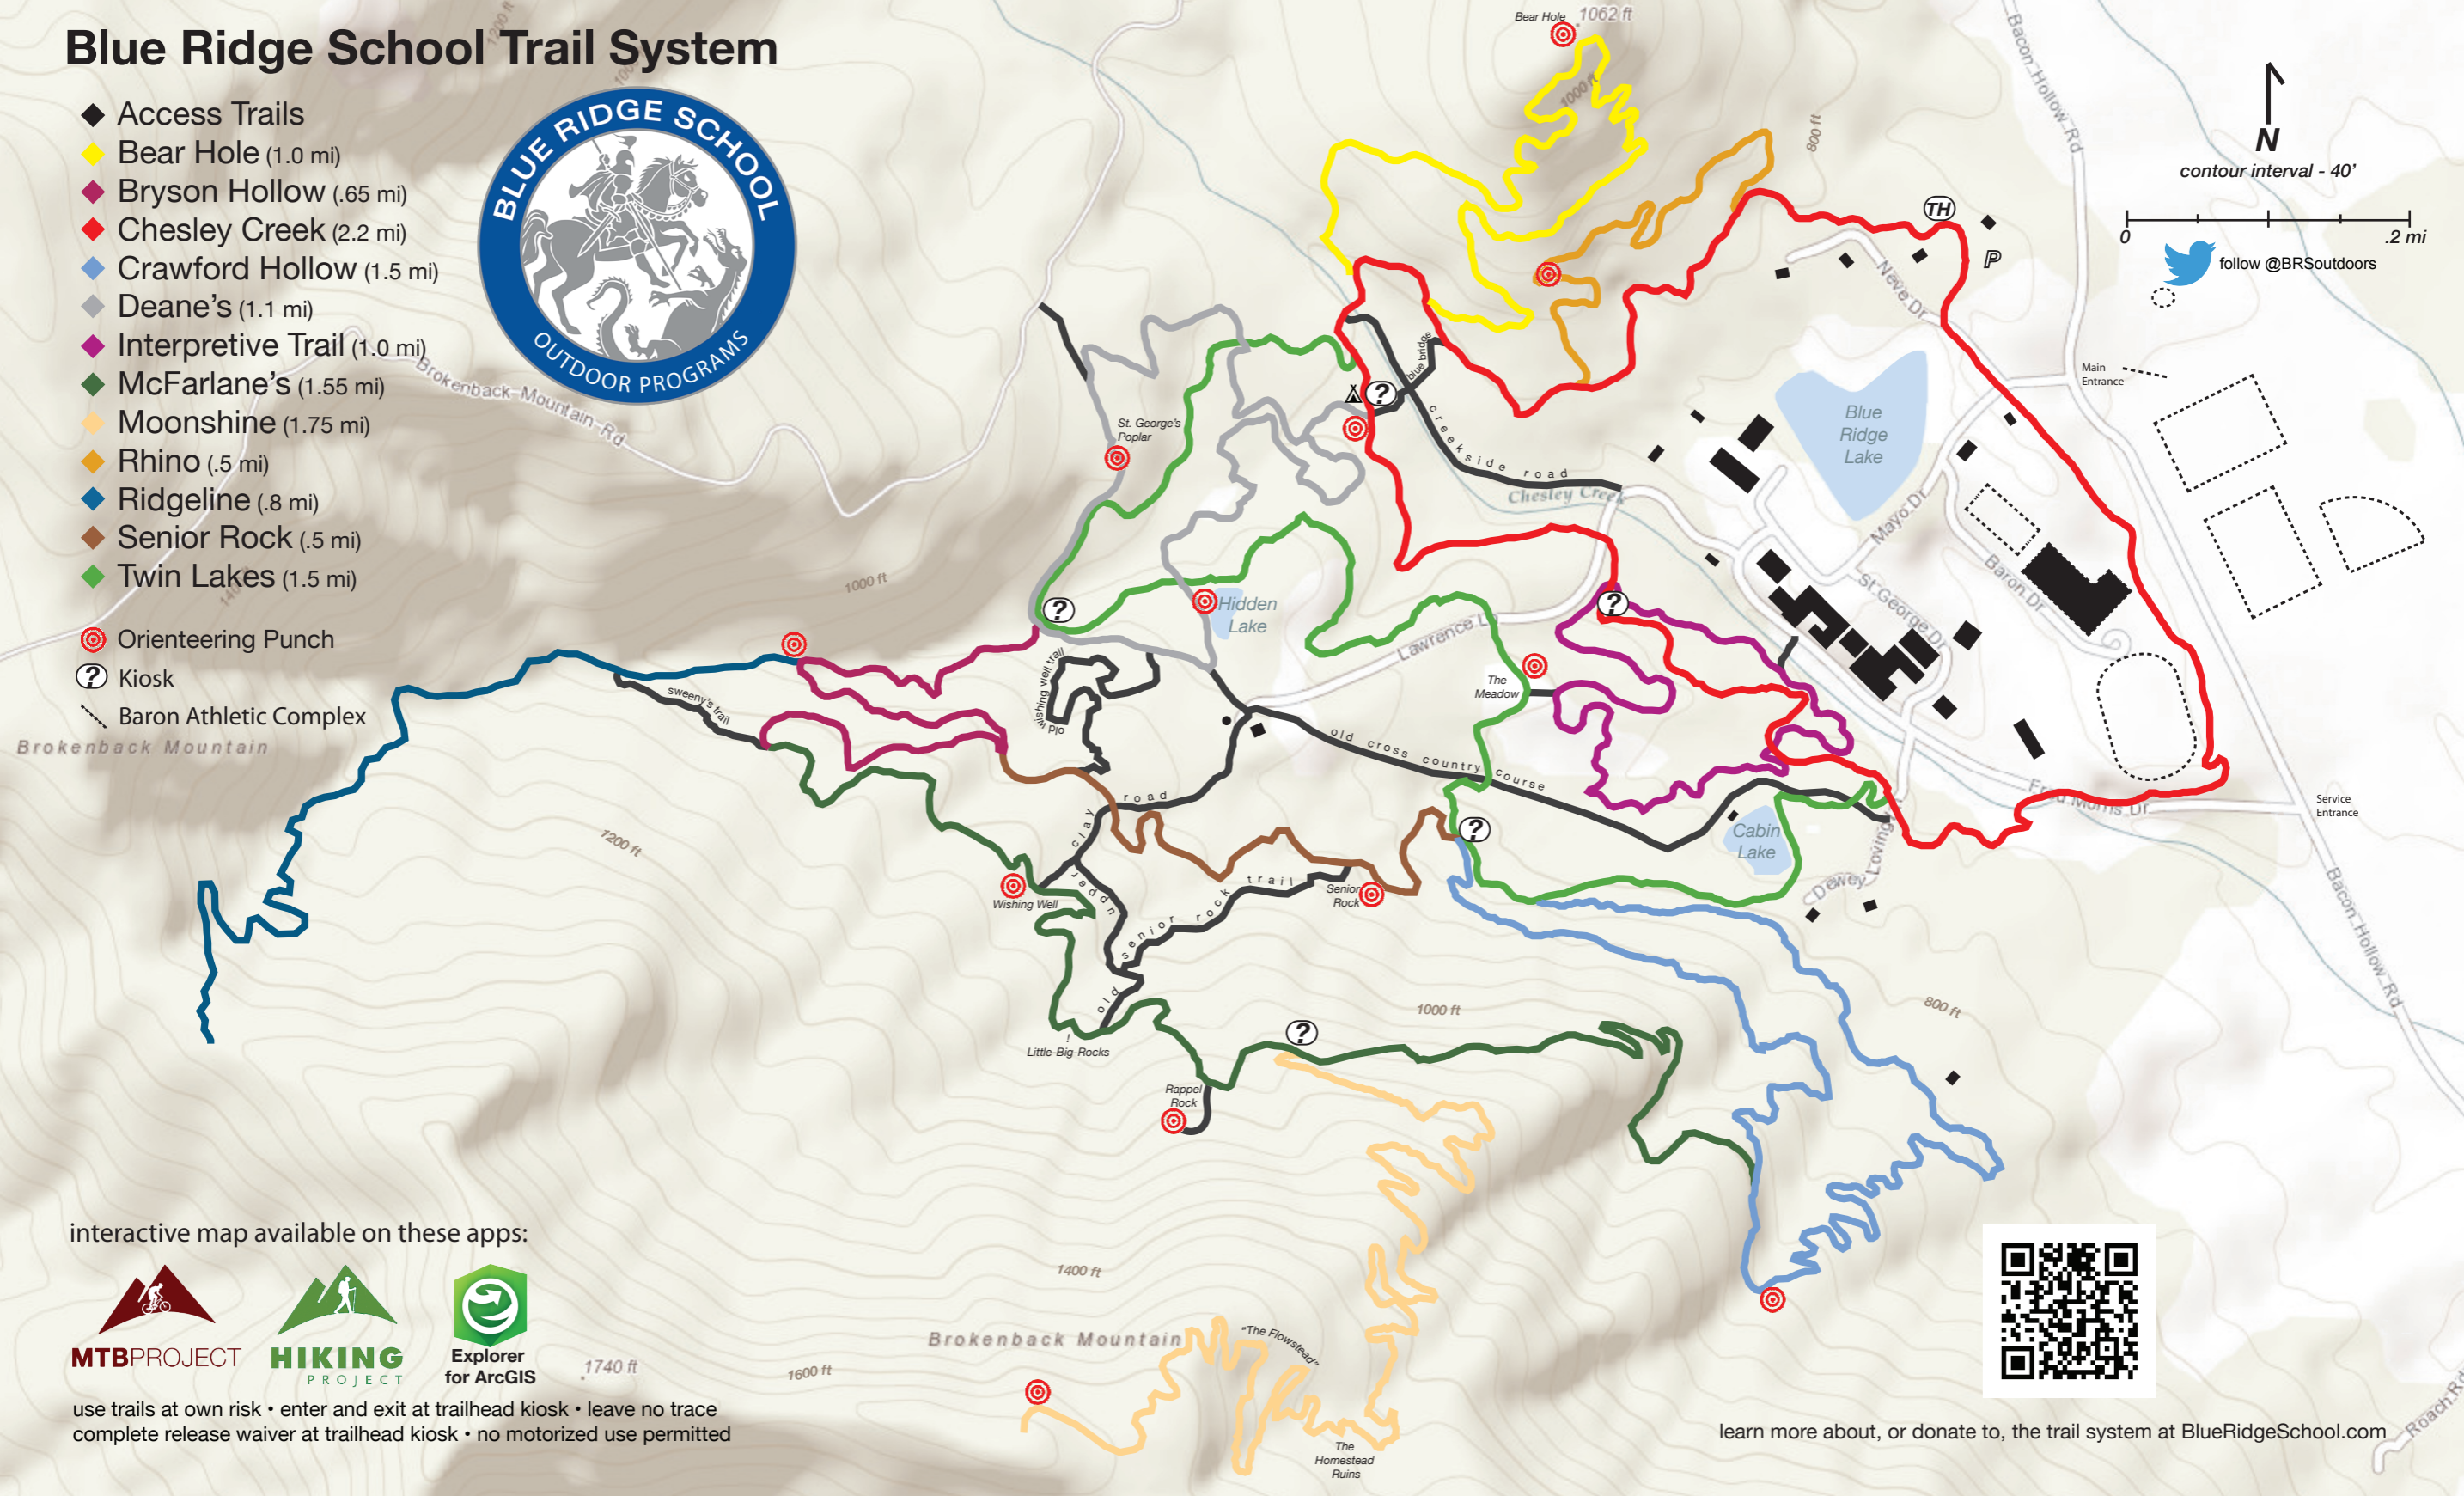

Blue Ridge School Trail System

- ◆ Access Trails
- ◆ Bear Hole (1.0 mi)
- ◆ Bryson Hollow (.65 mi)
- ◆ Chesley Creek (2.2 mi)
- ◆ Crawford Hollow (1.5 mi)
- ◆ Deane's (1.1 mi)
- ◆ Interpretive Trail (1.0 mi)
- ◆ McFarlane's (1.55 mi)
- ◆ Moonshine (1.75 mi)
- ◆ Rhino (.5 mi)
- ◆ Ridgeline (.8 mi)
- ◆ Senior Rock (.5 mi)
- ◆ Twin Lakes (1.5 mi)

- ⊙ Orienteering Punch
- ⊙ Kiosk
- Baron Athletic Complex

interactive map available on these apps:

use trails at own risk • enter and exit at trailhead kiosk • leave no trace
complete release waiver at trailhead kiosk • no motorized use permitted

learn more about, or donate to, the trail system at BlueRidgeSchool.com